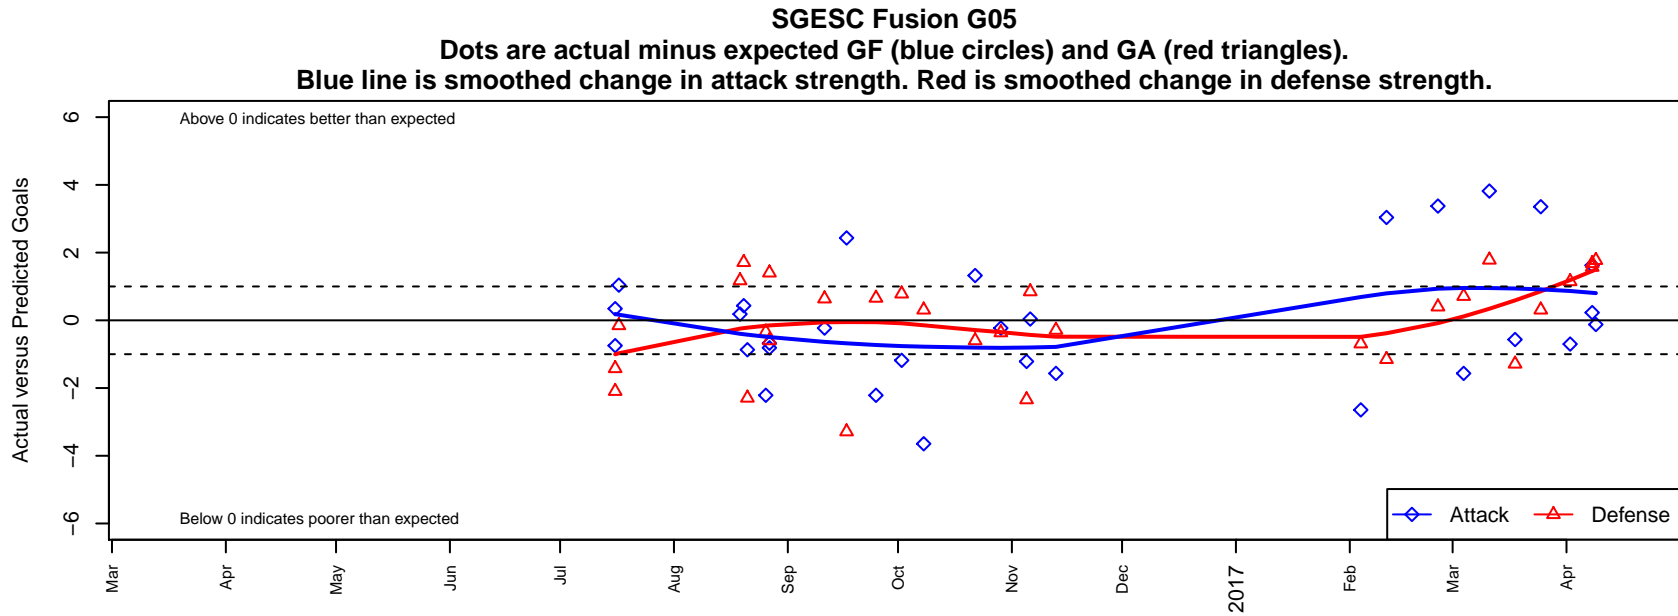

## SGESC Fusion G05

Spanaway Graham Eatonville SC  
 Graham, WA  
 G05 total strength=520  
 attack=0.46 defense=0.31  
 fall league = PSPL Copa U12  
 spr league = Spr PSPL Copa U12  
 notes= Mclaughlin 2016

**attack and defense variance (black dot)  
relative to other teams  
and top 10 in region**

**attack and defense rating  
relative to others at age  
and all opponents in last 13 months**

**Performance relative to 13 month average**