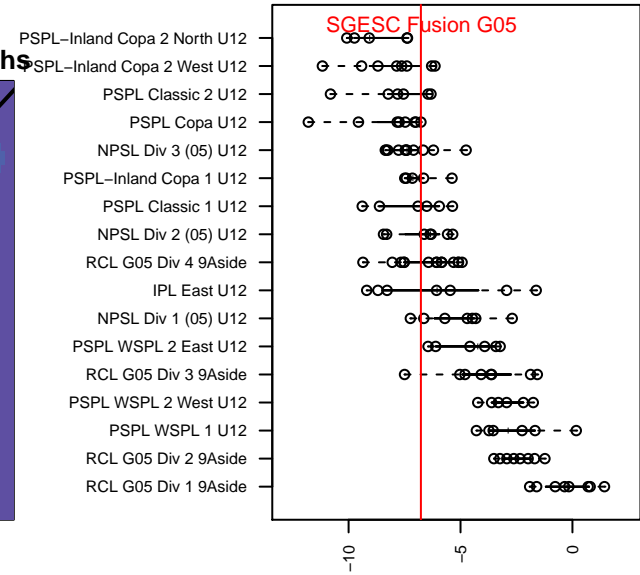

## SGESC Fusion G05

Spanaway Graham Eatonville SC  
 Graham, WA  
 G05 total strength=520  
 attack=0.46 defense=0.31  
 fall league = PSPL Copa U12  
 spr league = Spr PSPL Copa U12  
 notes= Mclaughlin 2016

alt names used:  
 SGEO Fusion [G]05  
 SGEO Fusion 05  
 SGEO Fusion 05  
 SGEOSC Fusion 05' Mclaughlin  
 SGEOSC FUSION 05' White  
 SGEOSC FUSION 05'  
 SGEO FUSION G05' (WA)

Venues played:  
 2016 KITG GU12 Red  
 2016 Xtreme Cup GU12 Silver  
 2016 River Jam Samba U12  
 2016 PSPL Copa U12  
 2016 Spr PSPL Copa U12  
 2016 WA Cup U12 Bronze U12

**attack and defense variance (black dot)  
relative to other teams  
and top 10 in region**

**attack and defense rating  
relative to others at age  
and all opponents in last 13 months**

**Performance relative to 13 month average**